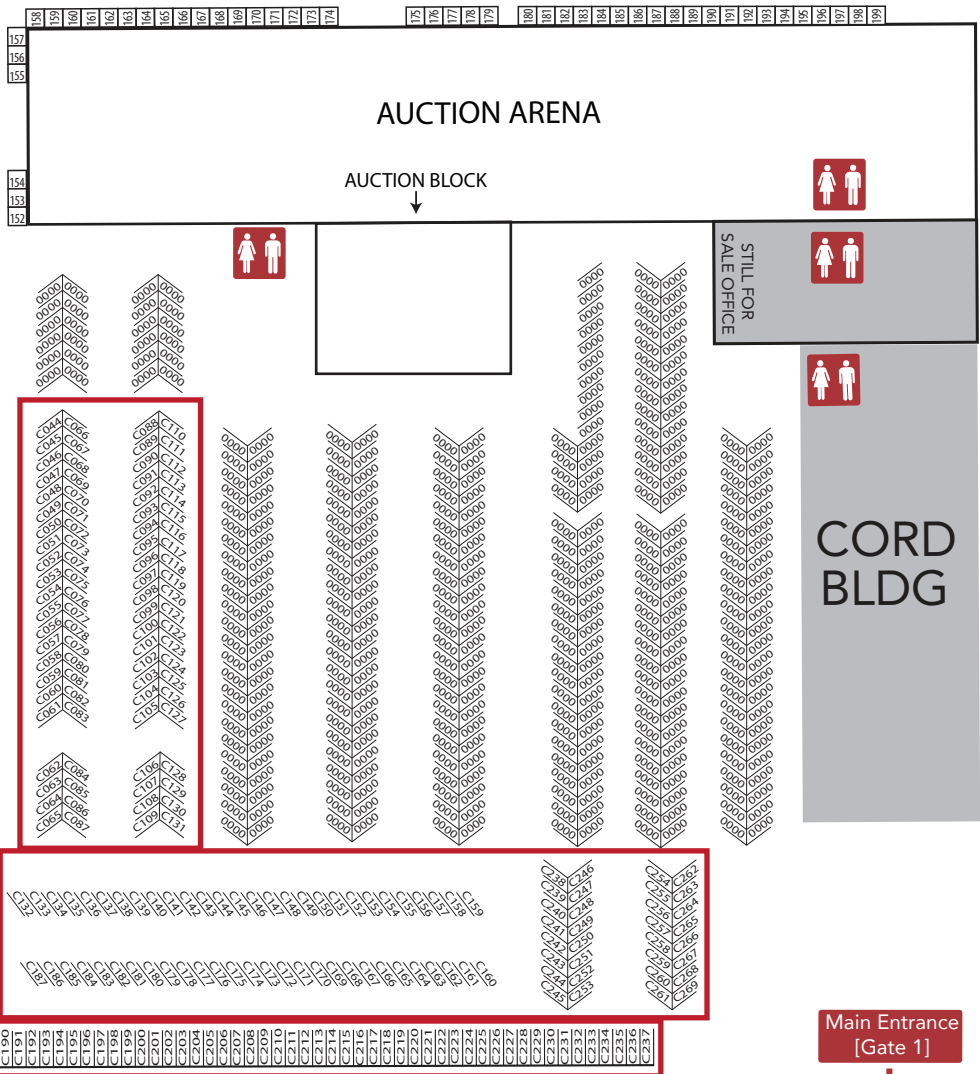

Auctions

SPRING AUBURN

VIP MOTOR COACH AREA

AUCTION OFFICE

GATE 6

Vendor/Car Corral Office
(Located by Gate 6)

DUESENBERG BUILDING

GATE 9

WEST DUESENBERG ROAD

AUCTION VEHICLE CHECK-IN

CORD BLDG

GATE 3

Main Entrance
[Gate 1]