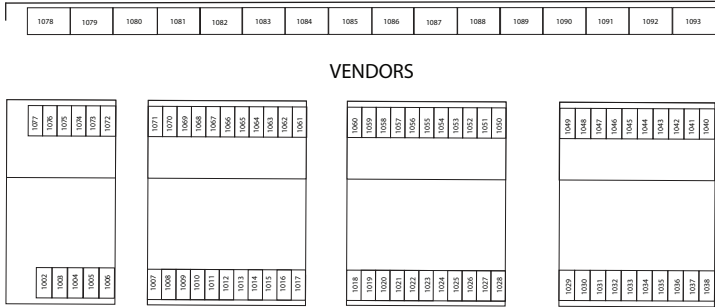

Auctions

SPRING AUBURN

VIP MOTOR COACH AREA

AUCTION OFFICE

GATE 6

Vendor/Car Corral Office
(Located by Gate 6)

DUESENBERG BUILDING

GATE 9

WEST DUESENBERG ROAD

AUCTION VEHICLE CHECK-IN